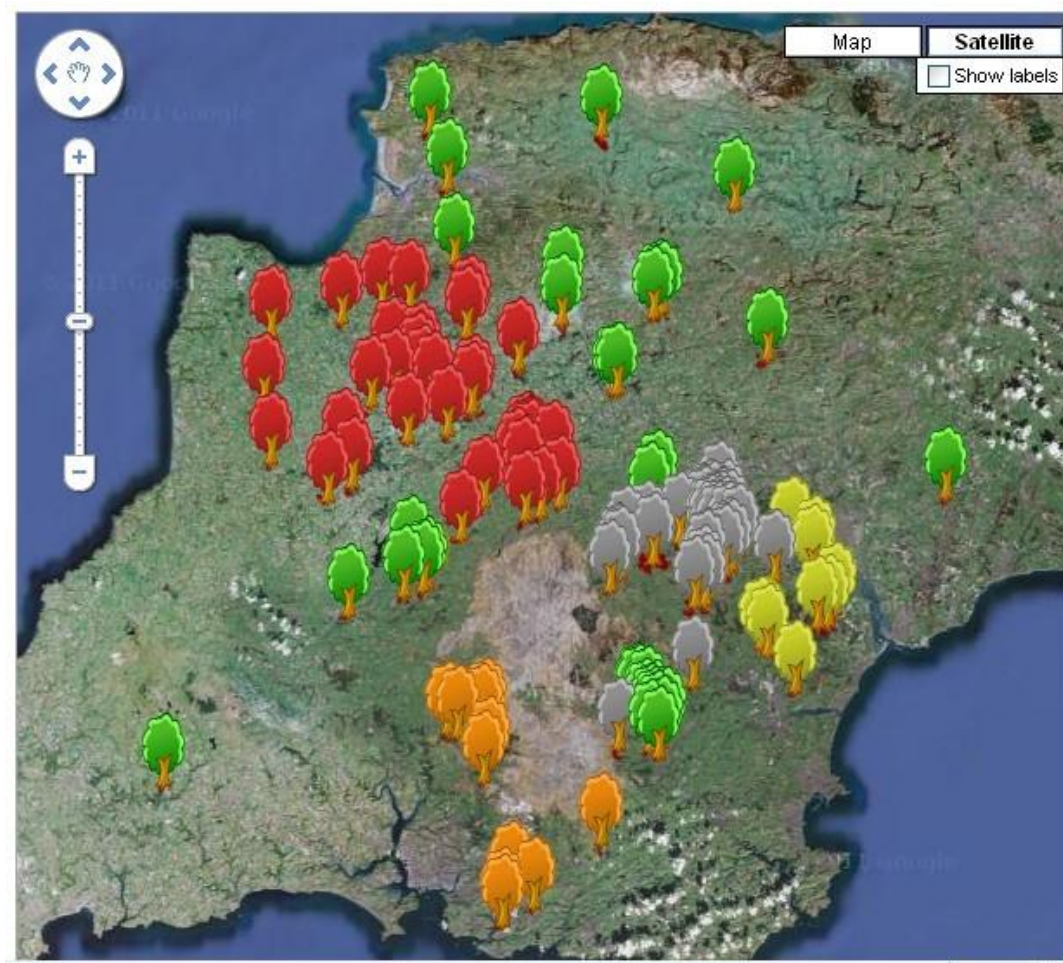

Ward Forester Initiative

England's community forests

WARD FORESTER

Wealth from your Woodland

Traditional collaborative model

Diagrammatic representation of collaborative group, Arrows show direct interaction between members of the group

France

**State
administered**

Community owned woodland

Traditionally many community owned woodlands often administered by government department

Germany

In this model the District Forester is employed by the state but fees are also charged possibly at a subsidised rate

Ward Foresters

Ward Foresters. Similar to the District Forester but led by private sector. Public funding is represented by thicker arrows

Devon Map

Wealth from your Woodland

WARDFORESTER

totals

woodlands	153
compartments	271
total area	2921.54 ha